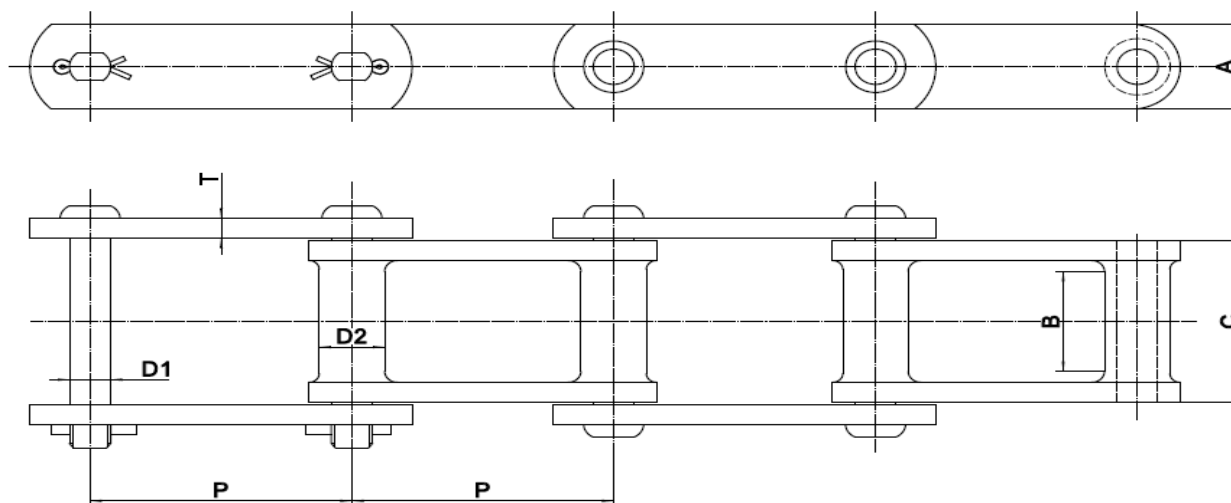

Combination Chain

Chain Number	Pitch	Dimensions						Average U.T.S
	P	A	B	C	D1	D2	T	
C55	1.63"	0.75"	0.69"	1.26"	0.37"	0.72"	0.19"	9000 lbs
	41.42mm	19.05mm	17.5mm	32mm	9.5mm	18.3mm	4.8mm	40 KN
C102B	4"	1.50"	2"	2.87"	0.63"	1"	0.35"	24000 lbs
	101.6mm	38.1mm	50.8mm	73mm	16mm	25.4mm	9mm	106 KN
C131	3.07"	1.50"	1.13"	2.05"	0.63"	1.25"	0.35"	24000 lbs
	78.1mm	38.1mm	28.7mm	52mm	16mm	31.75mm	9mm	106 KN
C132	6"	2"	3.13"	4.37"	1"	1.78"	0.47"	50000 lbs
	152.4mm	50.8mm	79.5mm	111mm	25.4mm	45.2mm	12mm	222 KN
C188	2.61"	1.13"	0.94"	1.57"	0.50"	0.88"	0.24"	14000 lbs
	66.27mm	28.6mm	23.9mm	39.8mm	12.7mm	22.4mm	6mm	62 KN

☆ Custom dimensions are also available.