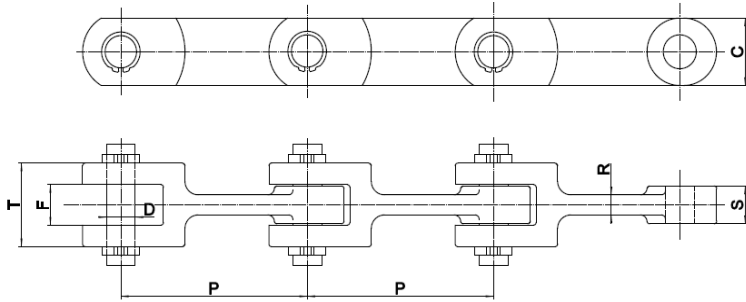

## Drop Forged Link Chains

Single Link

Double Link

Triple Link

Chain Number	Pitch	Pin diameter	Other Dimensions					Ultimate Tensile Strength	
	P	D	C	T	F	R	S	Q (20MnCr5)	Q (42CrMo4)
10160	4"	0.55"	1.42"	0.94"	0.37"	0.28"	0.33"	24700 lbs	47200 lbs
	101.6mm	14mm	36mm	24mm	9.5mm	7mm		110KN	210KN
10160R	4"	0.55"	1.42"	1.18"	0.53"	0.43"	0.51"	40500 lbs	74200 lbs
	101.6mm	14mm	36mm	30mm	13.5mm	11mm		180KN	330KN
12514	4.92"	0.63"	1.42"	1.18"	0.55"	0.39"	0.51"	36600 lbs	65200 lbs
	125mm	16mm	36mm	30mm	14mm	10mm		163KN	290KN
14218	5.59"	0.98"	1.97"	1.65"	0.79"	0.47"	0.75"	65200 lbs	123700 lbs
	142mm	25mm	50mm	42mm	20mm	12mm		290KN	550KN

Chain Number	Pitch		Pin diameter		Other Dimensions				Ultimate Tensile Strength	
	P	D	C	T	F	R	S	Q (20MnCr5)	Q (42CrMo4)	
14226	5.59"	0.98"	1.97"	2.44"	1.18"	0.59"	1.10"	99000 lbs	177700 lbs	
	142mm	25mm	50mm	62mm	30mm	15mm		440KN	790KN	
16025	6.30"	0.98"	2.09"	1.97"	0.98"	0.51"	0.91"	83200 lbs	147300 lbs	
	160mm	25mm	53mm	50mm	25mm	13mm		370KN	655KN	
20025	7.87"	0.98"	1.97"	2.36"	1.06"	0.71"	0.98"	85500 lbs	150700 lbs	
	200mm	25mm	50mm	60mm	27mm	18mm		380KN	670KN	
20028	7.87"	1.18"	2.36"	2.60"	1.26"	0.79"	1.18"	112500 lbs	202500 lbs	
	200mm	30mm	60mm	66mm	32mm	20mm		500KN	900KN	

☆ Custom dimensions are also available.

### Drop forged link chain flight

BAR - Flight

T - Flight

U - Flight

OO - Flight

☆ The dimensions of flight according to customer's requirement. And custom flights are also available.