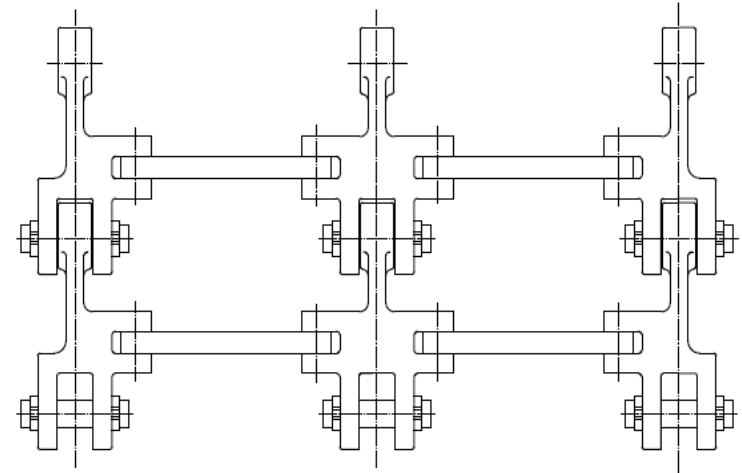

## Drop Forged Link Chains

Single Link

Double Link

Triple Link

Chain Number	Pitch	Pin diameter	Other Dimensions					Ultimate Tensile Strength	
	P	D	C	T	F	R	S	Q (20MnCr5)	Q (42CrMo4)
10160	4"	0.55"	1.42"	0.94"	0.37"	0.28"	0.33"	24700 lbs	47200 lbs
	101.6mm	14mm	36mm	24mm	9.5mm	7mm		110KN	210KN
10160R	4"	0.55"	1.42"	1.18"	0.53"	0.43"	0.51"	40500 lbs	74200 lbs
	101.6mm	14mm	36mm	30mm	13.5mm	11mm		180KN	330KN
12514	4.92"	0.63"	1.42"	1.18"	0.55"	0.39"	0.51"	36600 lbs	65200 lbs
	125mm	16mm	36mm	30mm	14mm	10mm		163KN	290KN
14218	5.59"	0.98"	1.97"	1.65"	0.79"	0.47"	0.75"	65200 lbs	123700 lbs
	142mm	25mm	50mm	42mm	20mm	12mm		290KN	550KN

Chain Number	Pitch		Pin diameter		Other Dimensions				Ultimate Tensile Strength	
	P	D	C	T	F	R	S	Q (20MnCr5)	Q (42CrMo4)	
14226	5.59"	0.98"	1.97"	2.44"	1.18"	0.59"	1.10"	99000 lbs	177700 lbs	
	142mm	25mm	50mm	62mm	30mm	15mm		440KN	790KN	
16025	6.30"	0.98"	2.09"	1.97"	0.98"	0.51"	0.91"	83200 lbs	147300 lbs	
	160mm	25mm	53mm	50mm	25mm	13mm		370KN	655KN	
20025	7.87"	0.98"	1.97"	2.36"	1.06"	0.71"	0.98"	85500 lbs	150700 lbs	
	200mm	25mm	50mm	60mm	27mm	18mm		380KN	670KN	
20028	7.87"	1.18"	2.36"	2.60"	1.26"	0.79"	1.18"	112500 lbs	202500 lbs	
	200mm	30mm	60mm	66mm	32mm	20mm		500KN	900KN	

☆ Custom dimensions are also available.

### Drop forged link chain flight

BAR - Flight

T - Flight

U - Flight

OO - Flight

☆ The dimensions of flight according to customer's requirement. And custom flights are also available.