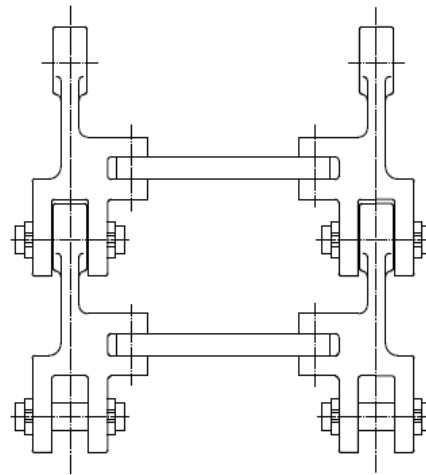

## Drop Forged Link Chains

Single Link

Double Link

Triple Link

Chain Number	Pitch	Pin diameter	Other Dimensions					Ultimate Tensile Strength	
	P	D	C	T	F	R	S	Q (20MnCr5)	Q (42CrMo4)
10160	4"	0.55"	1.42"	0.94"	0.37"	0.28"	0.33"	24700 lbs	47200 lbs
	101.6mm	14mm	36mm	24mm	9.5mm	7mm		110KN	210KN
10160R	4"	0.55"	1.42"	1.18"	0.53"	0.43"	0.51"	40500 lbs	74200 lbs
	101.6mm	14mm	36mm	30mm	13.5mm	11mm		180KN	330KN
12514	4.92"	0.63"	1.42"	1.18"	0.55"	0.39"	0.51"	36600 lbs	65200 lbs
	125mm	16mm	36mm	30mm	14mm	10mm		163KN	290KN
14218	5.59"	0.98"	1.97"	1.65"	0.79"	0.47"	0.75"	65200 lbs	123700 lbs
	142mm	25mm	50mm	42mm	20mm	12mm		290KN	550KN

Chain Number	Pitch		Pin diameter		Other Dimensions				Ultimate Tensile Strength	
	P	D	C	T	F	R	S	Q (20MnCr5)	Q (42CrMo4)	
14226	5.59"	0.98"	1.97"	2.44"	1.18"	0.59"	1.10"	99000 lbs	177700 lbs	
	142mm	25mm	50mm	62mm	30mm	15mm		440KN	790KN	
16025	6.30"	0.98"	2.09"	1.97"	0.98"	0.51"	0.91"	83200 lbs	147300 lbs	
	160mm	25mm	53mm	50mm	25mm	13mm		370KN	655KN	
20025	7.87"	0.98"	1.97"	2.36"	1.06"	0.71"	0.98"	85500 lbs	150700 lbs	
	200mm	25mm	50mm	60mm	27mm	18mm		380KN	670KN	
20028	7.87"	1.18"	2.36"	2.60"	1.26"	0.79"	1.18"	112500 lbs	202500 lbs	
	200mm	30mm	60mm	66mm	32mm	20mm		500KN	900KN	

☆ Custom dimensions are also available.

### Drop forged link chain flight

BAR - Flight

T - Flight

U - Flight

OO - Flight

☆ The dimensions of flight according to customer's requirement. And custom flights are also available.